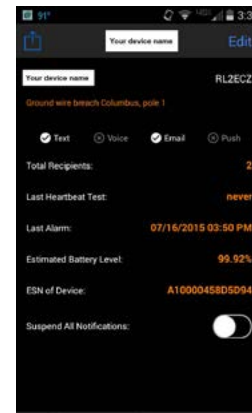

4

Your Mobile 1 is now armed and ready. If you should ever choose to suspend all notifications

(intended disconnect to add or remove inventory) you can do that from the "Device Screen." You are now able to close out of the app and go on with your day!