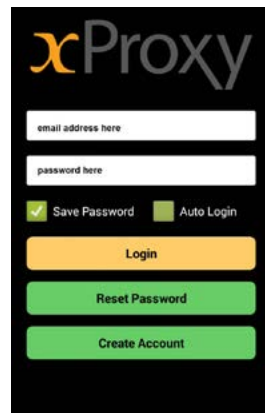

Installation Guide

v1.2

www.paigeelectric.com/mobile

Paige Electric Co, LP
1160 Springfield Road Union, NJ 07083
800.327.2443

1

Paige Mobile 1 systems alert you the moment your secure loop has been compromised. These instructions will guide you through the installation of the equipment and the setup of the alerting system via the xProxy app.

2

Download the free xProxy app for your iPhone or Android device (use your phone's QR code scanner to go directly to the download page).

Create your account.

Put in your device Serial No. included with device.