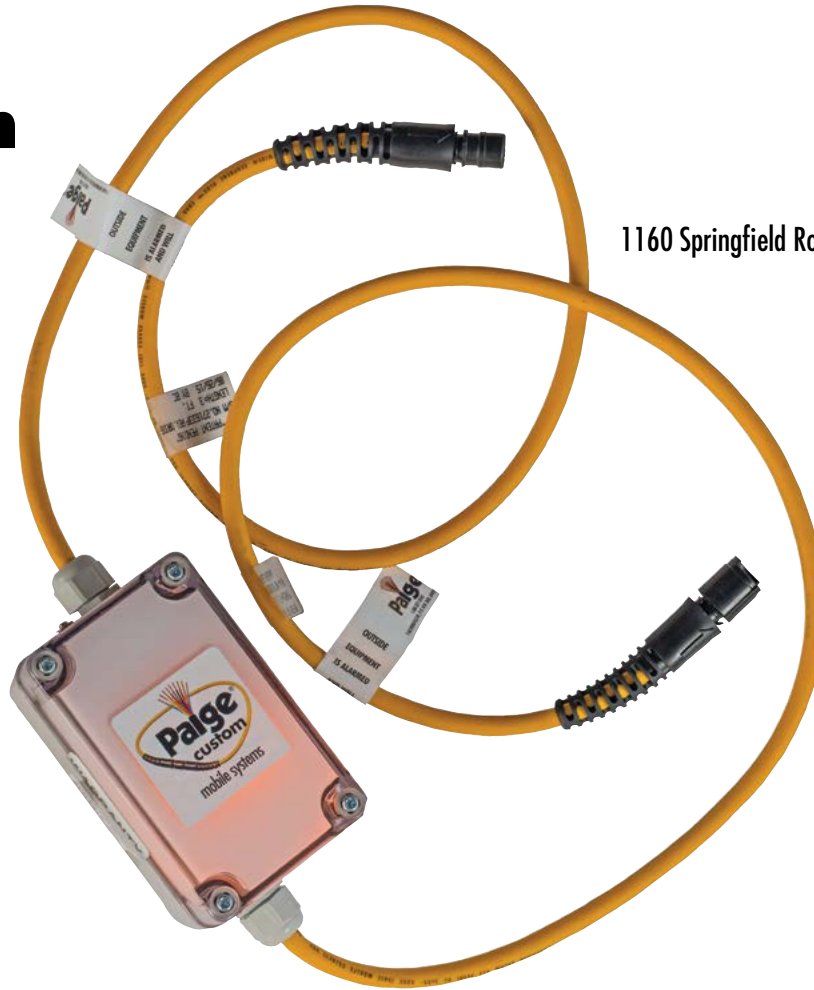

Installation Guide

v1.2

www.paigeelectric.com/mobile

Paige Electric Co, LP
1160 Springfield Road Union, NJ 07083
800.327.2443

1

Paige Mobile 1 systems alert you the moment your secure loop has been compromised. These instructions will guide you through the installation of the equipment and the setup of the alerting system via the xProxy app.

VERSATILE

You can use the Mobile-1 to protect almost anything, almost anywhere. Find a spot for the magnetic feet on the back of the device, loop the cable through a couple fixed points, connect the two ends and you're protected!

EXPANDABLE

The Mobile-1 comes with 3 foot lengths of cable to secure your assets. Additional cables come in 15 foot lengths and are expandable up to 3,000 feet.

LONG LASTING BATTERY

The Mobile-1 is outfitted with a 5 year battery helping make installation quick and reducing the need for maintenance.